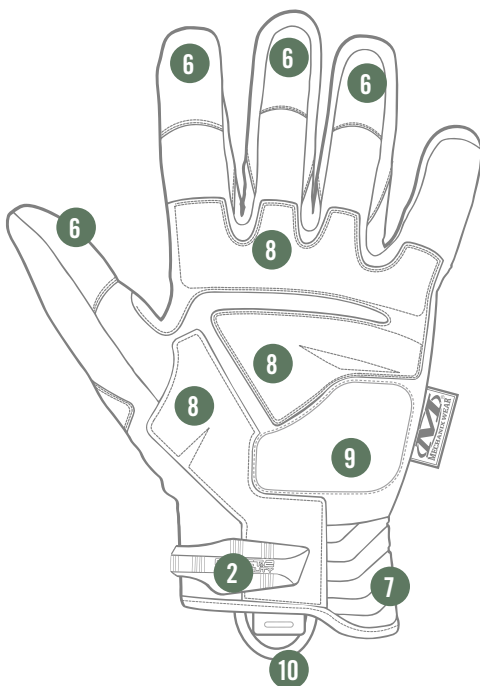

### KNUCKLE GUARD

Accordion knuckle with EVA foam padding absorbs impact.

### IMPACT PALM

Reinforced and padded with XRD<sup>®</sup> performance cushioning.

# M-PACT<sup>®</sup> 2

AVAILABLE COLORS

MP2-55 COVERT

XXXS	XXS	XS	S	M	L	XL	XXL	XXXL
05	06	07	08	09	10	11	12	13

## FEATURES

1. Accordion knuckle guard with 6mm EVA foam padding.
2. Thermal Plastic Rubber (TPR) closure with hook and loop provides a secure fit.
3. TrekDry<sup>®</sup> material helps keep hands cool and comfortable.
4. Thermal Plastic Rubber (TPR) finger guards and metacarpal protection prevent impact injuries.
5. 2mm EVA foam padded index finger.
6. Armortex<sup>®</sup> fingertips provide durable gripping power.
7. Extended Neoprene cuff provides added protection.
8. 2mm XRD<sup>®</sup> palm padding reduces shock and vibration.
9. 4mm XRD<sup>®</sup> impact pad reduces shock and vibration.
10. Nylon cord loop provides convenient glove storage.