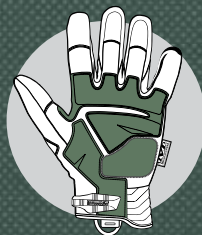

## TACTICAL HAND PROTECTION

Service members understand the importance of having the right tools for the mission. The M-Pact<sup>®</sup> 2 safeguards your hands from impact injuries with a flexible accordion knuckle and Thermal Plastic Rubber (TPR) finger guards that create a barrier between your hands and the unexpected. For easy trigger access and equipment handling, we left your index finger free from TPR to improve trigger finger mobility. High wear areas of the palm are reinforced and padded with XRD<sup>®</sup> performance cushioning to reduce hand fatigue in the field and a molded Neoprene cuff provides a seamless fit to the wrist.

### KNUCKLE GUARD

Accordion knuckle with EVA foam padding absorbs impact.

## FEATURES

1. Accordion knuckle guard with 6mm EVA foam padding.
2. Thermal Plastic Rubber (TPR) closure with hook and loop provides a secure fit.
3. TrekDry<sup>®</sup> material helps keep hands cool and comfortable.
4. Thermal Plastic Rubber (TPR) finger guards and metacarpal protection prevent impact injuries.
5. 2mm EVA foam padded index finger.
6. Armortex<sup>®</sup> fingertips provide durable gripping power.
7. Extended Neoprene cuff provides added protection.
8. 2mm XRD<sup>®</sup> palm padding reduces shock and vibration.
9. 4mm XRD<sup>®</sup> impact pad reduces shock and vibration.
10. Nylon cord loop provides convenient glove storage.