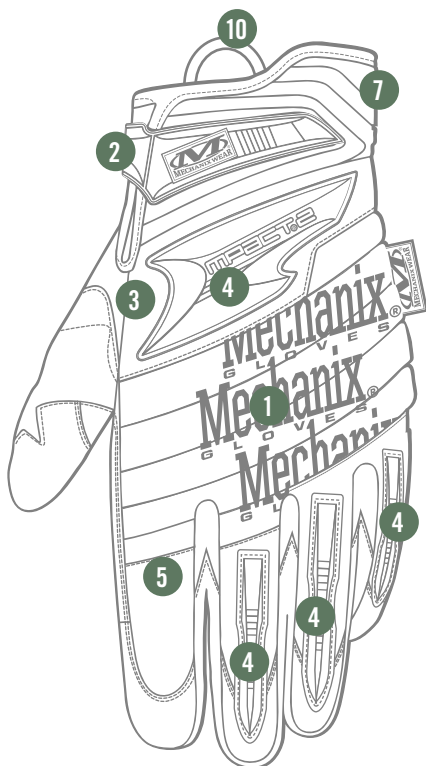

### IMPACT PALM

Reinforced and padded with XRD<sup>®</sup> performance cushioning.

## FEATURES

1. Accordion knuckle guard with 6mm EVA foam padding.
2. Thermal Plastic Rubber (TPR) closure with hook and loop provides a secure fit.
3. TrekDry<sup>®</sup> material helps keep hands cool and comfortable.
4. Thermal Plastic Rubber (TPR) finger guards and metacarpal protection prevent impact injuries.
5. 2mm EVA foam padded index finger.
6. Armortex<sup>®</sup> fingertips provide durable gripping power.
7. Extended Neoprene cuff provides added protection.
8. 2mm XRD<sup>®</sup> palm padding reduces shock and vibration.
9. 4mm XRD<sup>®</sup> impact pad reduces shock and vibration.
10. Nylon cord loop provides convenient glove storage.