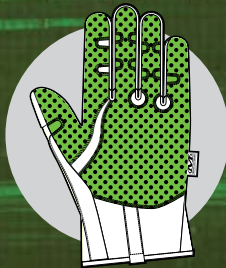

## OIL & GAS HAND PROTECTION

The ORHD<sup>®</sup> is designed to combat impact injuries and restore gripping power during drilling operations. Dual density Thermal Plastic Rubber (TPR) safeguards the knuckles and metacarpals from forceful impact, while dual density TPR with dedicated flex points provide critical pinch-point protection to the tip of each finger. 2mm EVA foam lies beneath the hard density TPR knuckle guard to help disperse blows to the top of the hand, while the extended slip-on cuff protects the wrist. The palm is reinforced with durable synthetic leather and PVC bonded dots for durable gripping power in dry, oily and wet conditions.

### IMPACT PROTECTION

Full-coverage Thermal Plastic Rubber (TPR) knuckle and pinch-point finger protection.

### GRIP

PVC bonded dots improve durability and grip in slippery conditions.

## FEATURES

1. Cuff ergonomics proven to protect and not interfere with long sleeves.
2. Stretch neoprene wrist panels create an unrestrictive fit.
3. Dual density Thermal Plastic Rubber (TPR) disperses forceful impact to the knuckles and metacarpals.
4. Dual density TPR provides pinch-point protection to the fingertips with dedicated flex areas for easy finger mobility.
5. Internal 2mm EVA foam insert absorbs and disperses impact to the top of the hand.
6. Additional synthetic panels reinforce high wear areas on the palm and thumb.
7. PVC bonded dots disperse liquids and enhance grip while reducing abrasion to the entire palm.
8. Top layer of synthetic palm is anatomically cut in flex areas to reduce bunching and material overlap.
9. The palm and wrist panel extends past the bend in the wrist adding protection to the heel of the hand.
10. High-risk red pull-tab allows the glove to be secured to person.